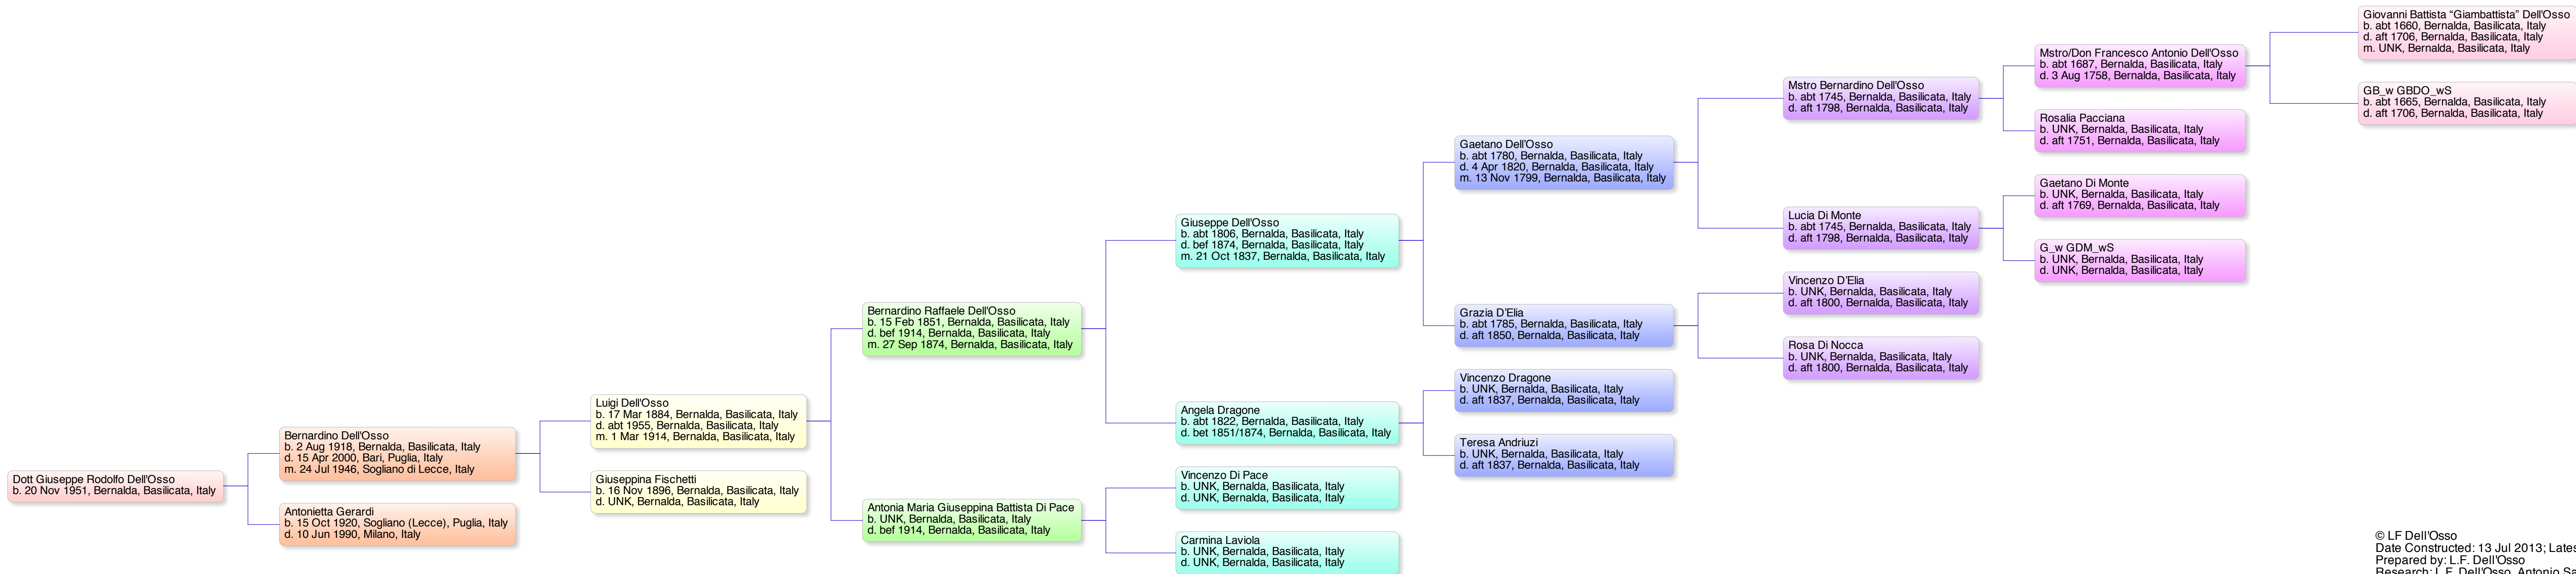

# Giuseppe Rodolfo Dell'Osso's Pedigree Chart

© L.F. Dell'Osso  
 Date Constructed: 13 Jul 2013; Latest Revision: 13 Jul 2013  
 Prepared by: L.F. Dell'Osso  
 Research: L.F. Dell'Osso, Antonio Salfi, Charlene Morse  
 Sources: Birth, Marriage, and Death Records of Bernalda, MT, Italy  
 Other Sources: Church Baptismal, Marriage, and Death Records and Living Relatives